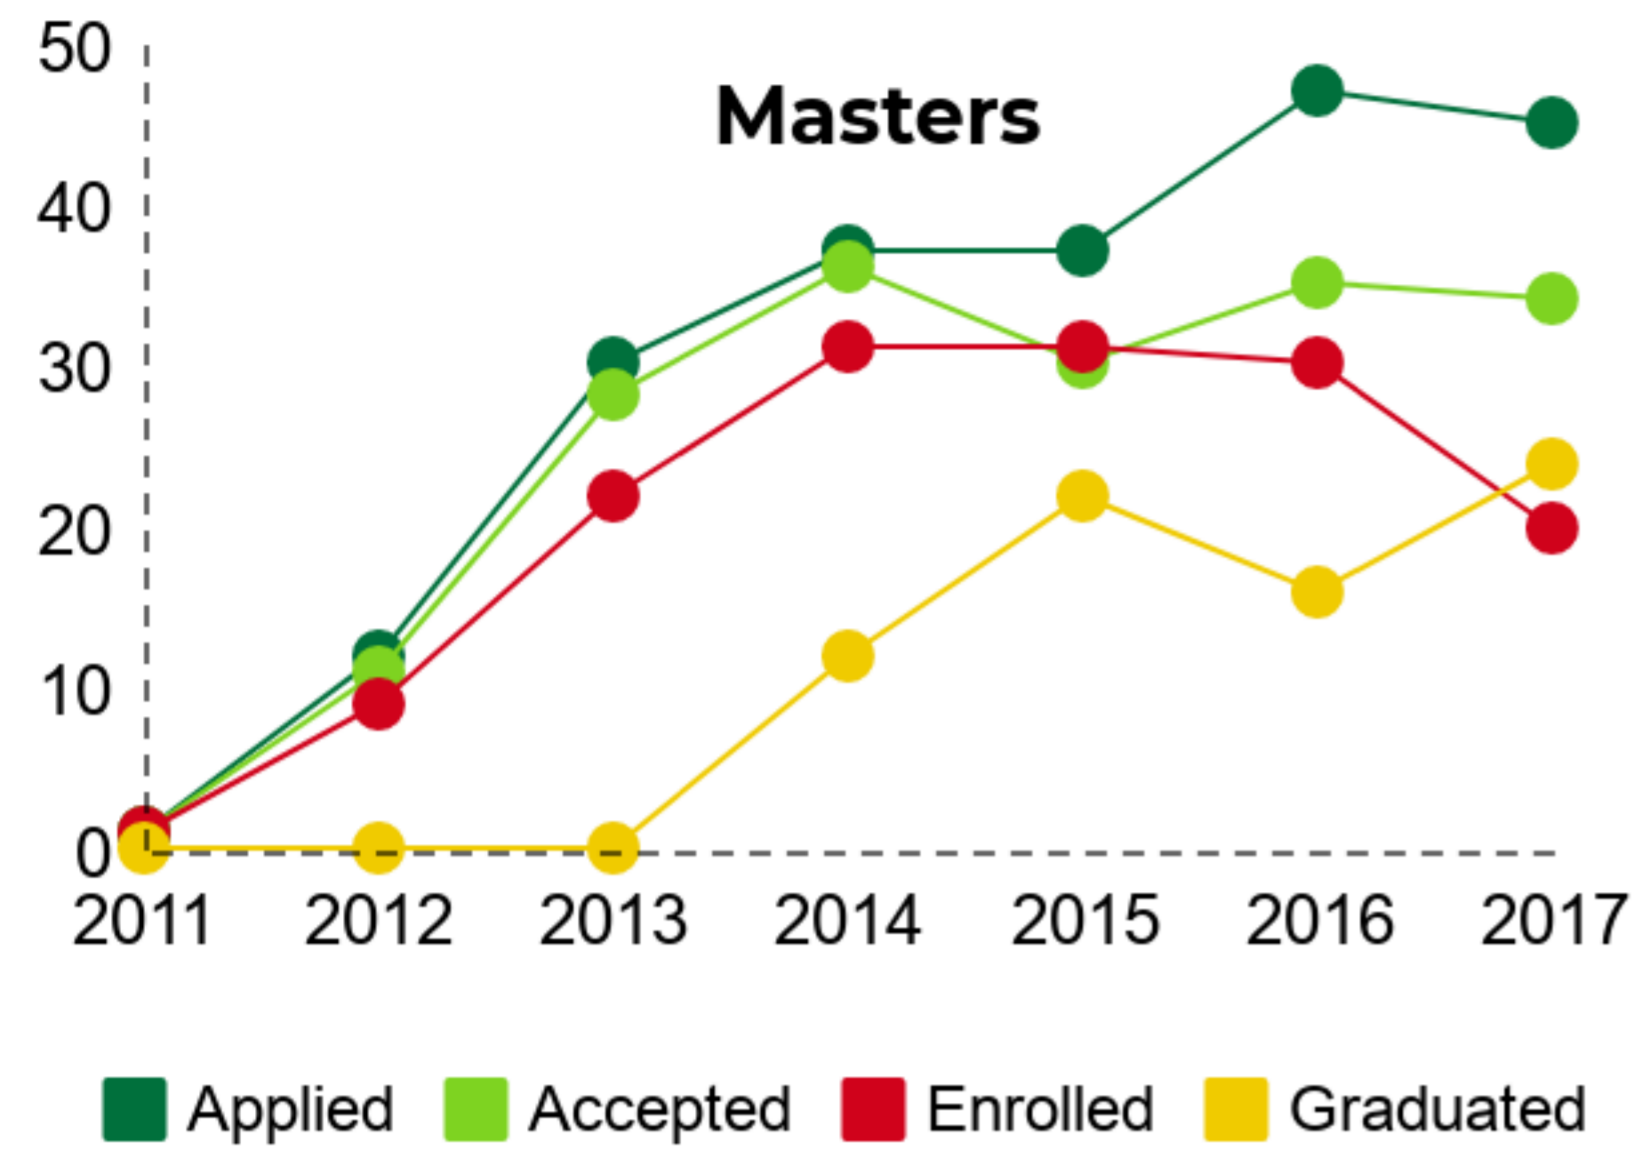

175 2011-2018
TOTAL ENROLLMENT
56
SPRING 2018 ENROLLMENT

Age Breakdown (Years)
Average: 30
Range: 23 - 61

Professional Experience (Years)
Average: 5
Range: 0 - 30

Quick Summary

Overall **25.16%** certificate students converted to Masters
Overall Acceptance Rate is **80.62%**
Time to degree - CERT - **16 months**
Time to degree - MASTERS - **22 months**