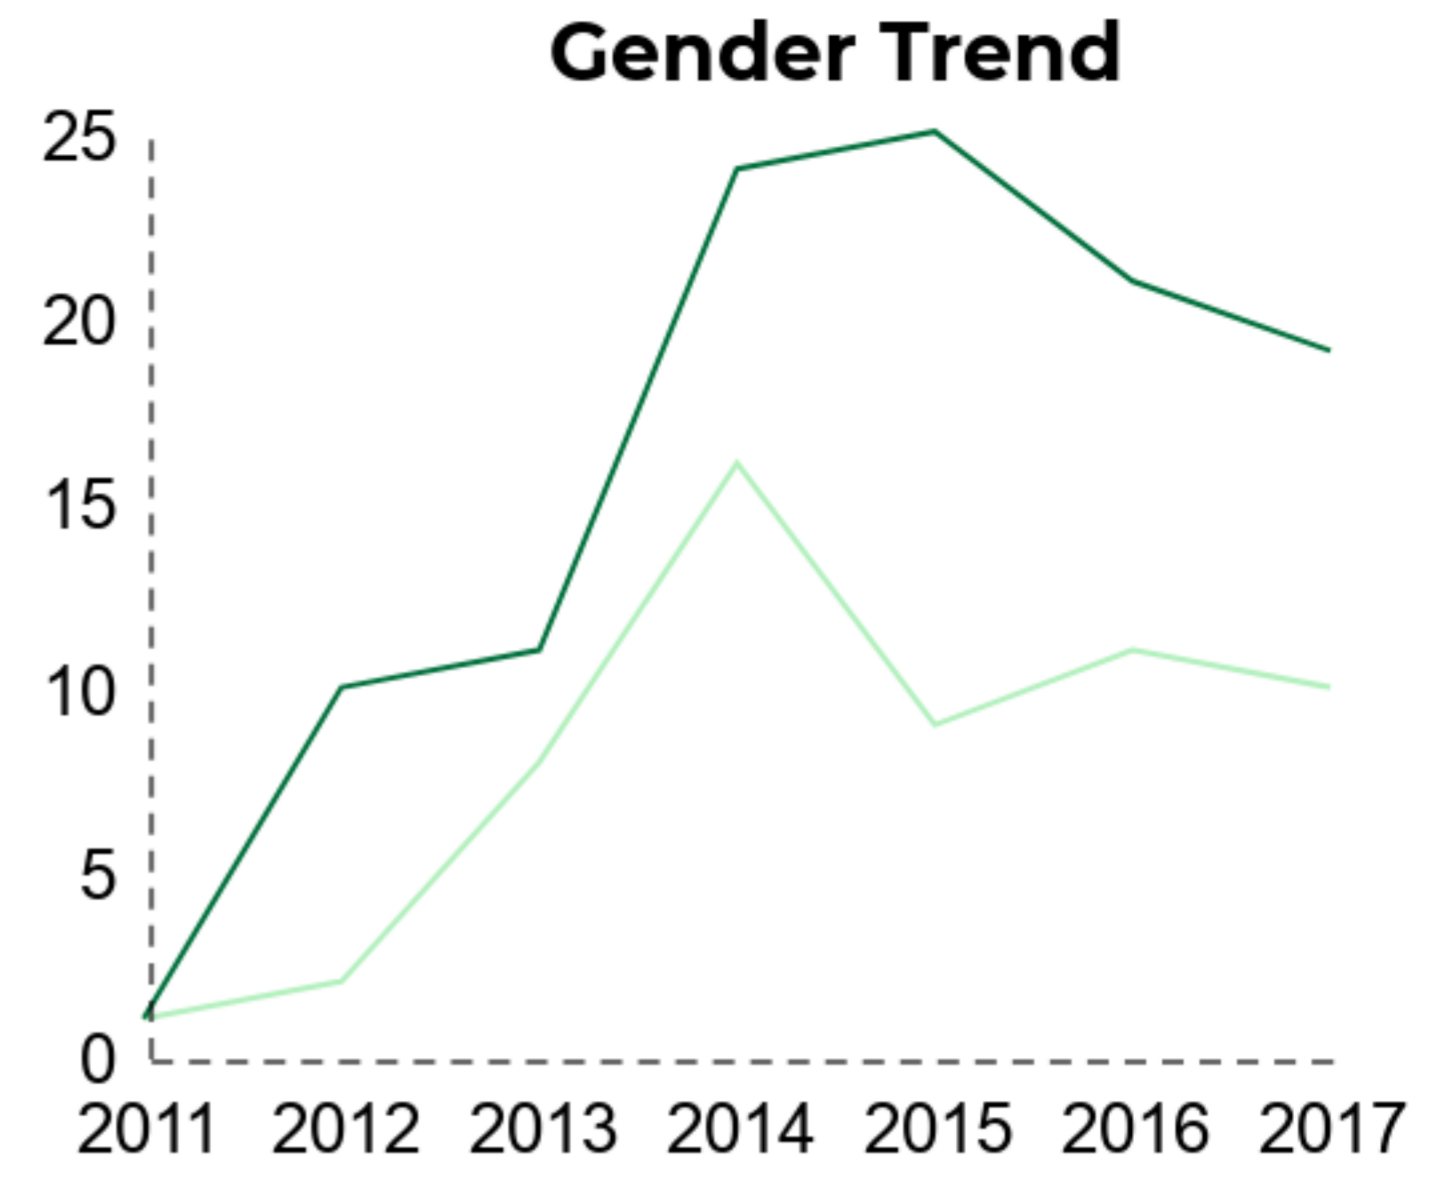

175 2011-2018
TOTAL ENROLLMENT
56
SPRING 2018 ENROLLMENT

Age Breakdown (Years)
Average: 30
Range: 23 - 61

Professional Experience (Years)
Average: 5
Range: 0 - 30

Quick Summary

Overall **25.16%** certificate students converted to Masters
Overall Acceptance Rate is **80.62%**
Time to degree - CERT - **16 months**
Time to degree - MASTERS - **22 months**