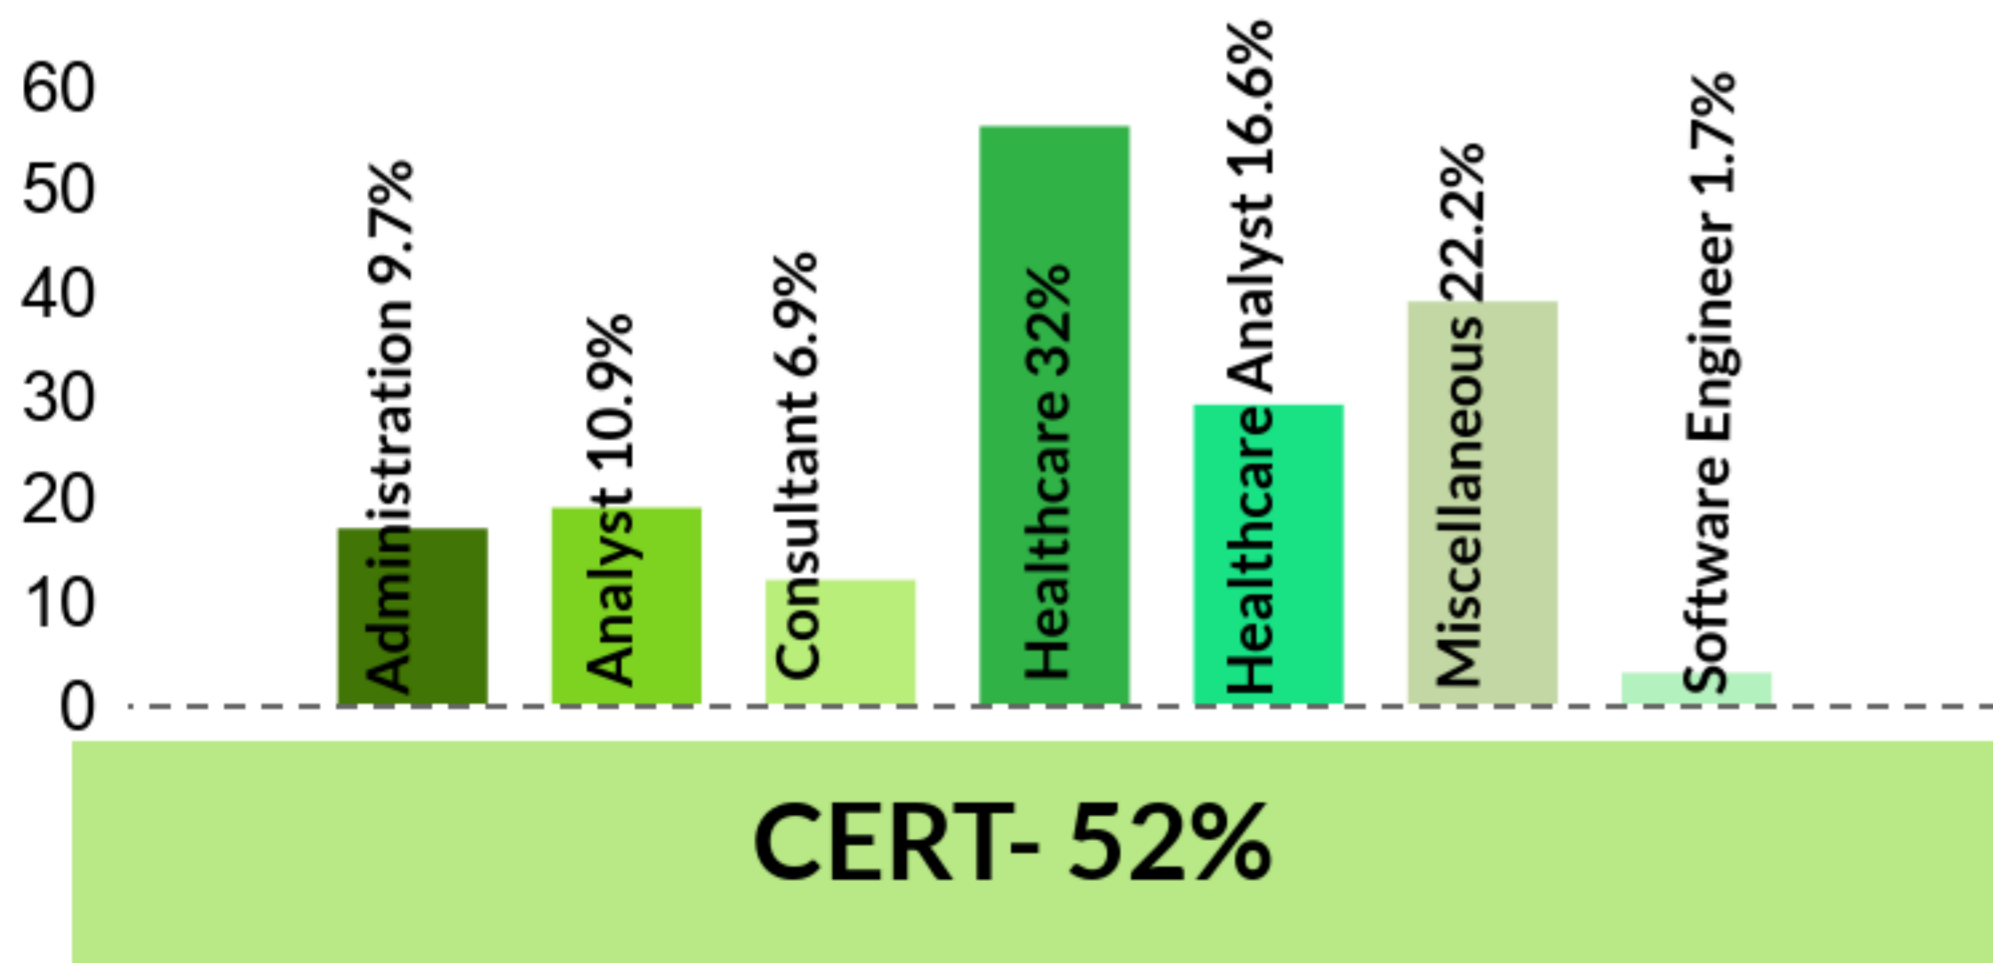

175 2011-2018
TOTAL ENROLLMENT
56
SPRING 2018 ENROLLMENT

Age Breakdown (Years)
Average: 30
Range: 23 - 61

Professional Experience (Years)
Average: 5
Range: 0 - 30

Quick Summary

Overall **25.16%** certificate students converted to Masters
Overall Acceptance Rate is **80.62%**
Time to degree - CERT - **16 months**
Time to degree - MASTERS - **22 months**