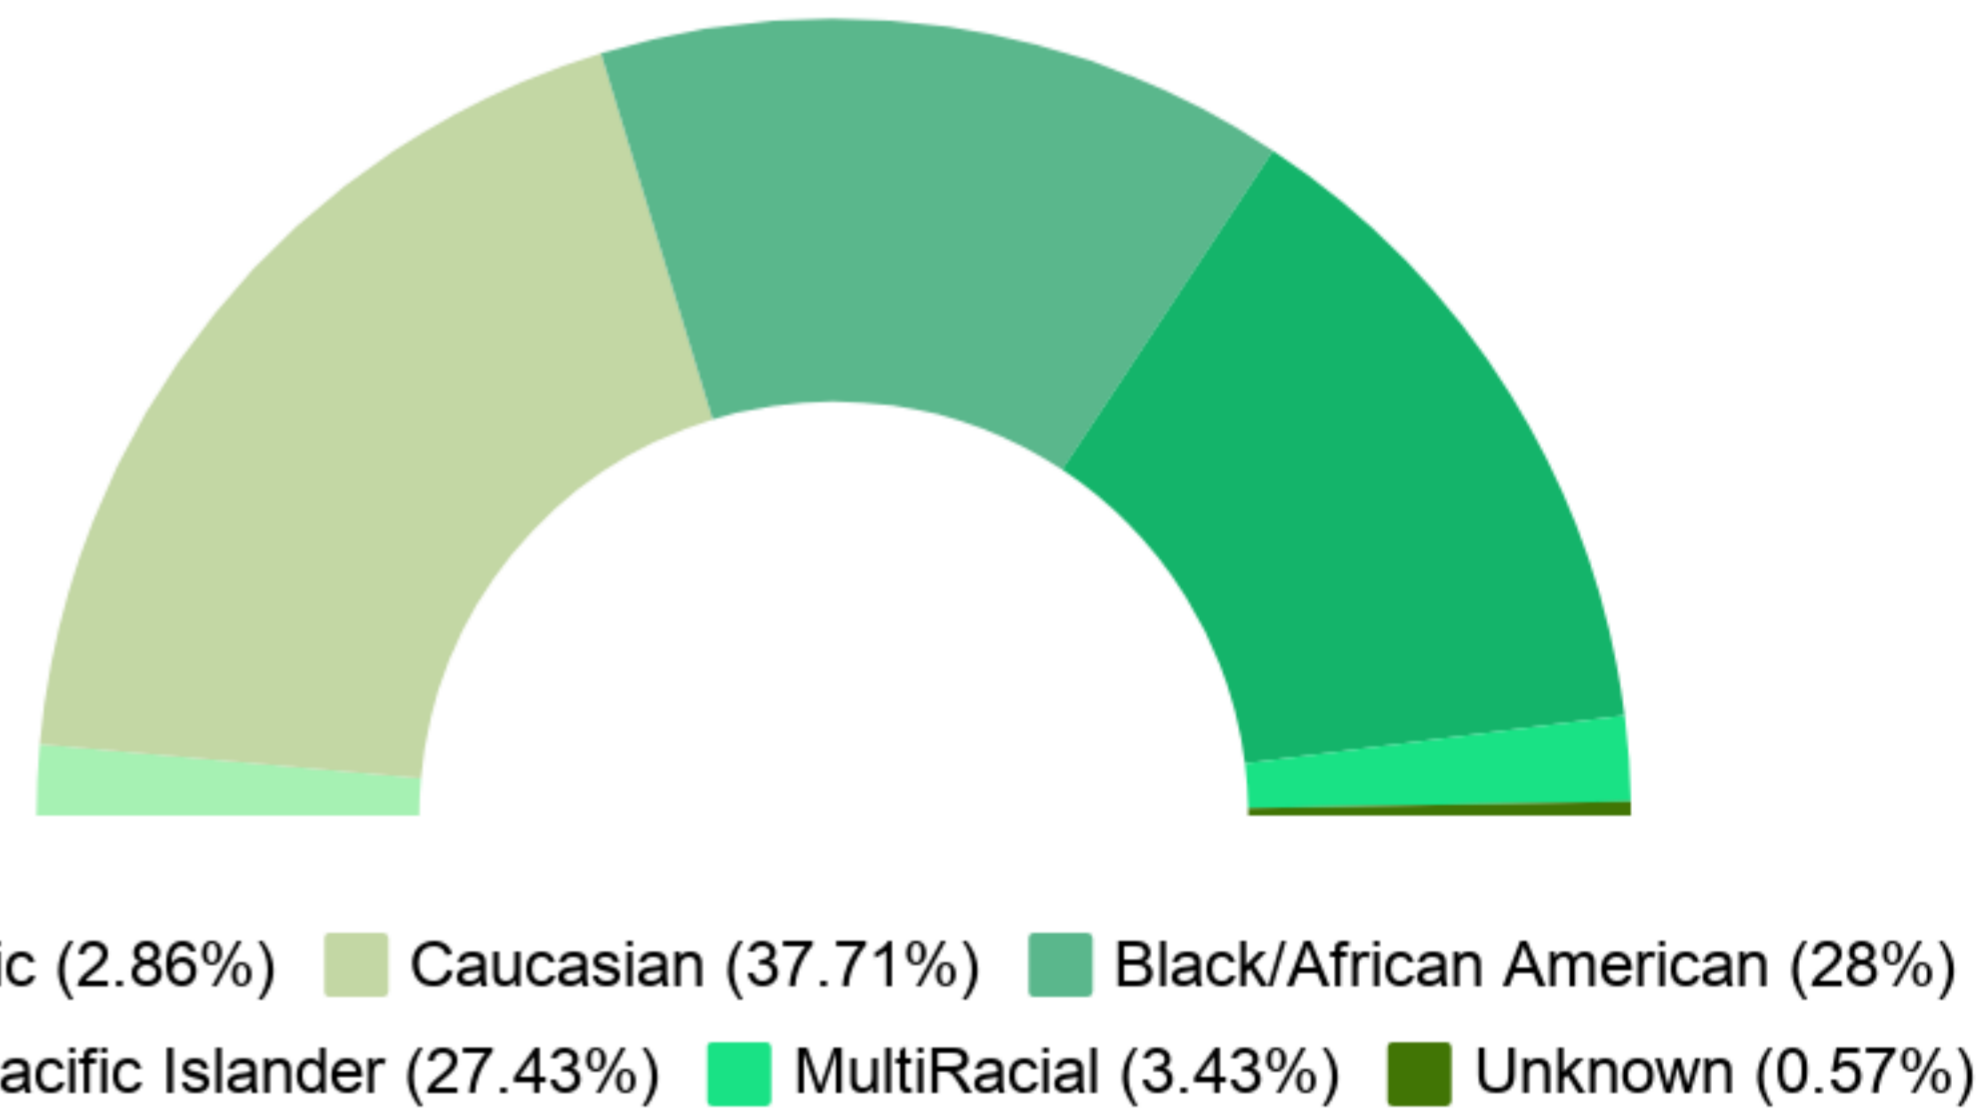

175 2011-2018
TOTAL ENROLLMENT
56
SPRING 2018 ENROLLMENT

Age Breakdown (Years)
Average: 30
Range: 23 - 61

Professional Experience (Years)
Average: 5
Range: 0 - 30

Quick Summary

Overall **25.16%** certificate students converted to Masters
Overall Acceptance Rate is **80.62%**
Time to degree - CERT - **16 months**
Time to degree - MASTERS - **22 months**