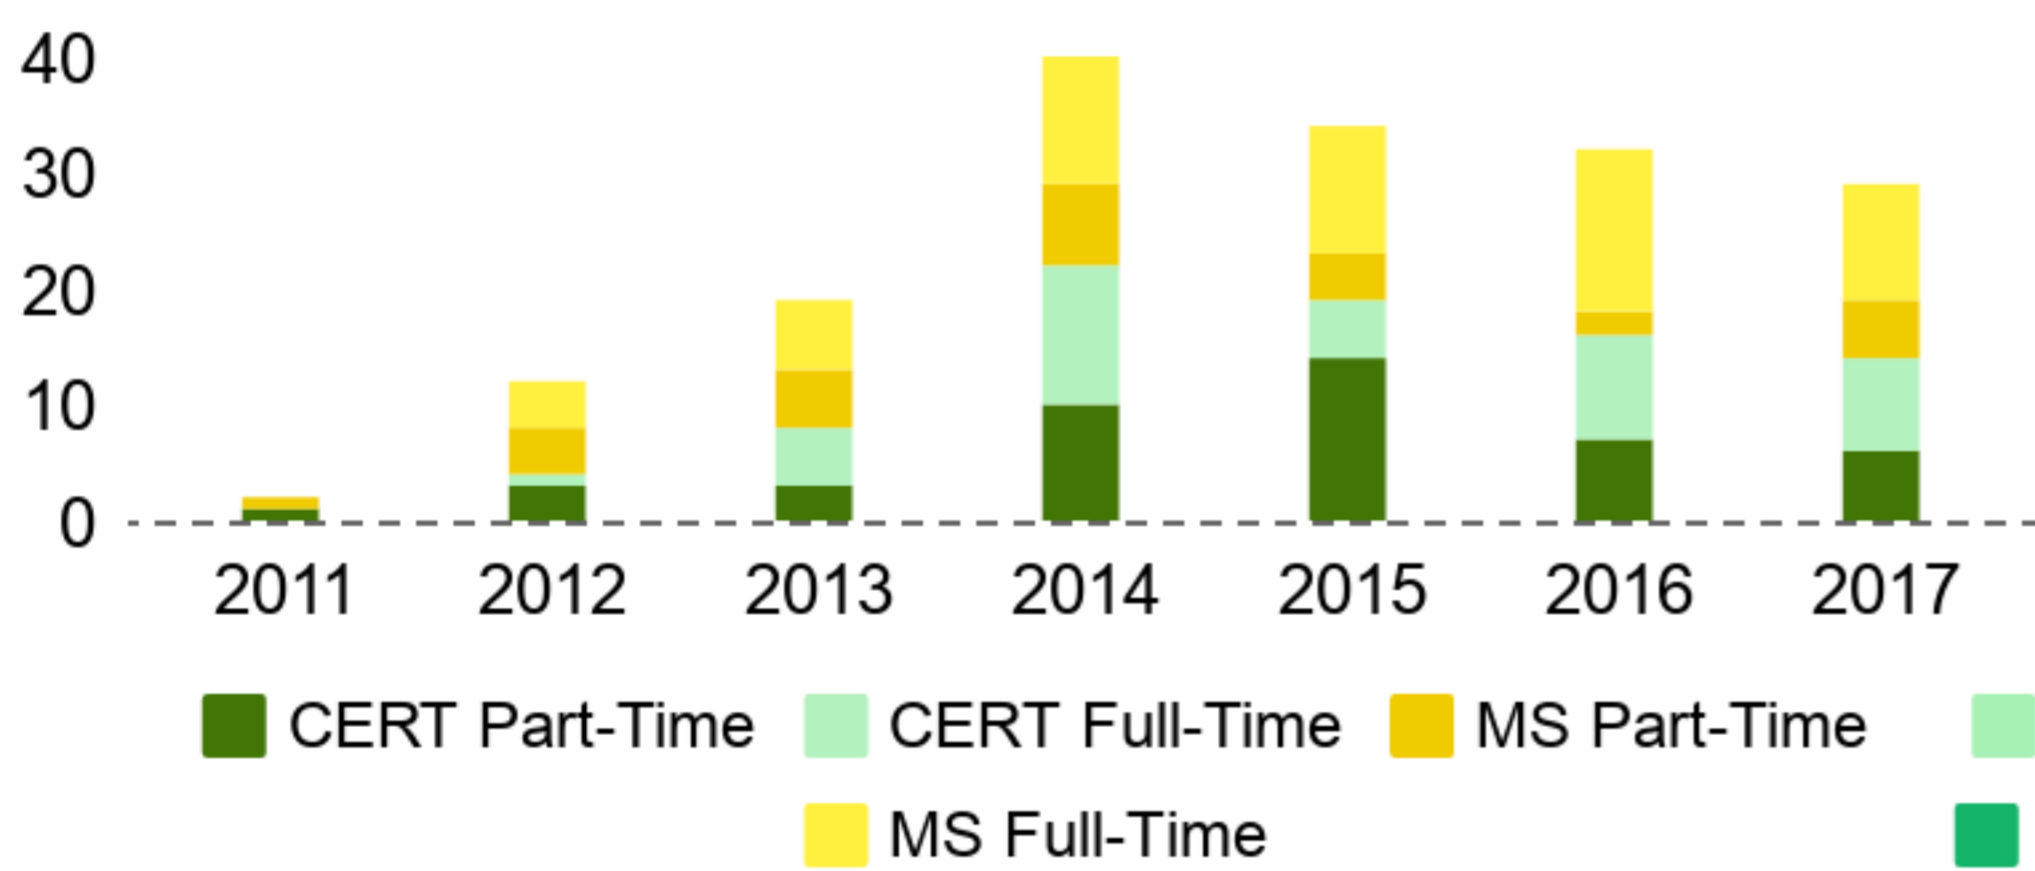

175 2011-2018
TOTAL ENROLLMENT
56
SPRING 2018 ENROLLMENT

Age Breakdown (Years)
Average: 30
Range: 23 - 61

Professional Experience (Years)
Average: 5
Range: 0 - 30

Quick Summary

Overall **25.16%** certificate students converted to Masters
Overall Acceptance Rate is **80.62%**
Time to degree - CERT - **16 months**
Time to degree - MASTERS - **22 months**