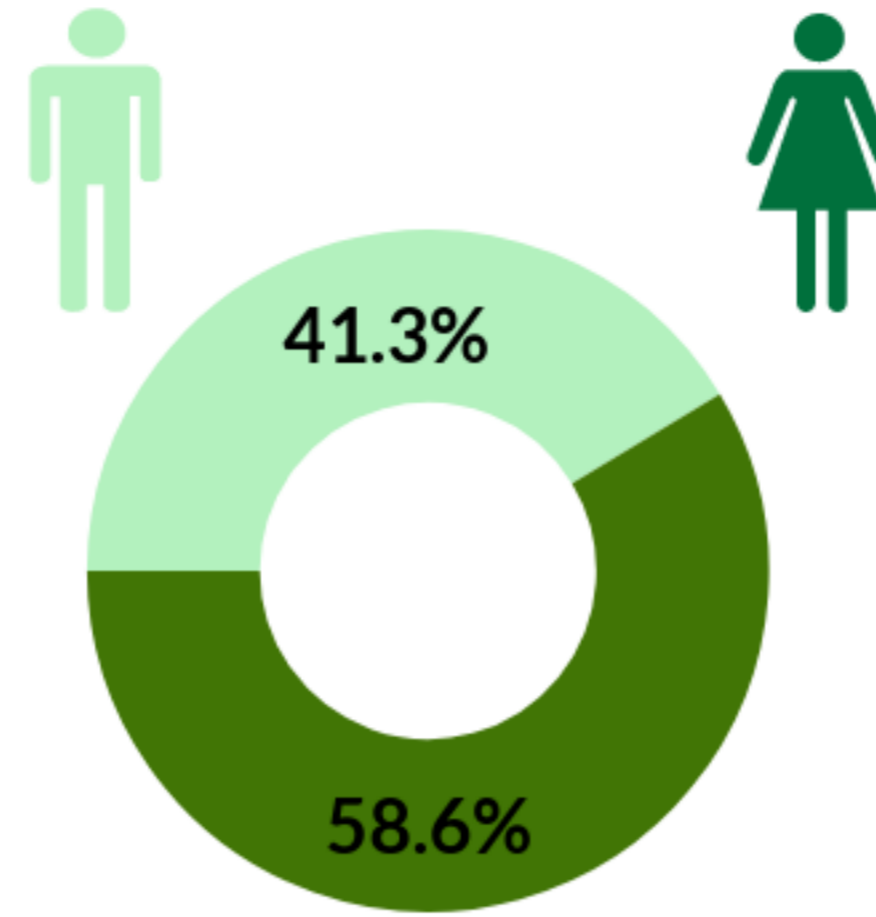

175 2011-2018
TOTAL ENROLLMENT
56
SPRING 2018 ENROLLMENT

Age Breakdown (Years)
Average: 30
Range: 23 - 61

Professional Experience (Years)
Average: 5
Range: 0 - 30

Quick Summary

Overall **25.16%** certificate students converted to Masters
Overall Acceptance Rate is **80.62%**
Time to degree - CERT - **16 months**
Time to degree - MASTERS - **22 months**